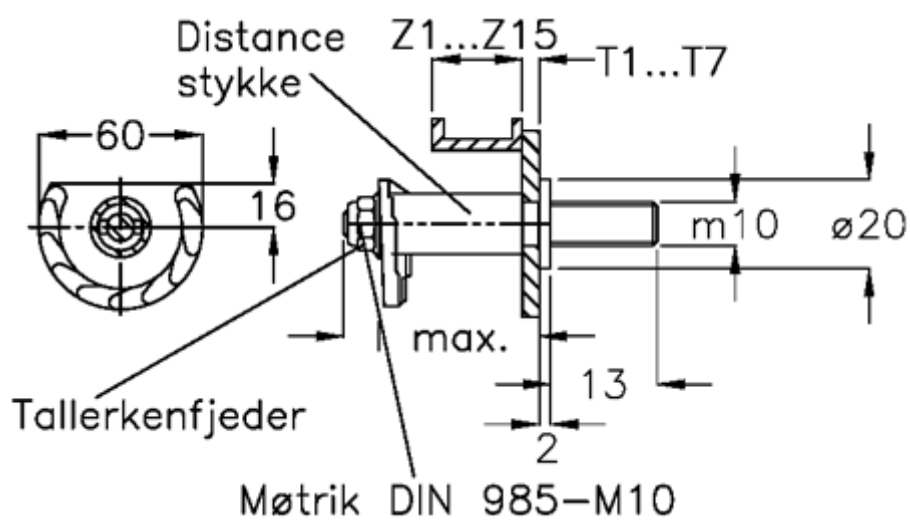

Data Sheet

Article number: 20895607

Description: E+G Door lock
GN 117-GB-T6-Z7

Measures

Cam thickness = 18-27